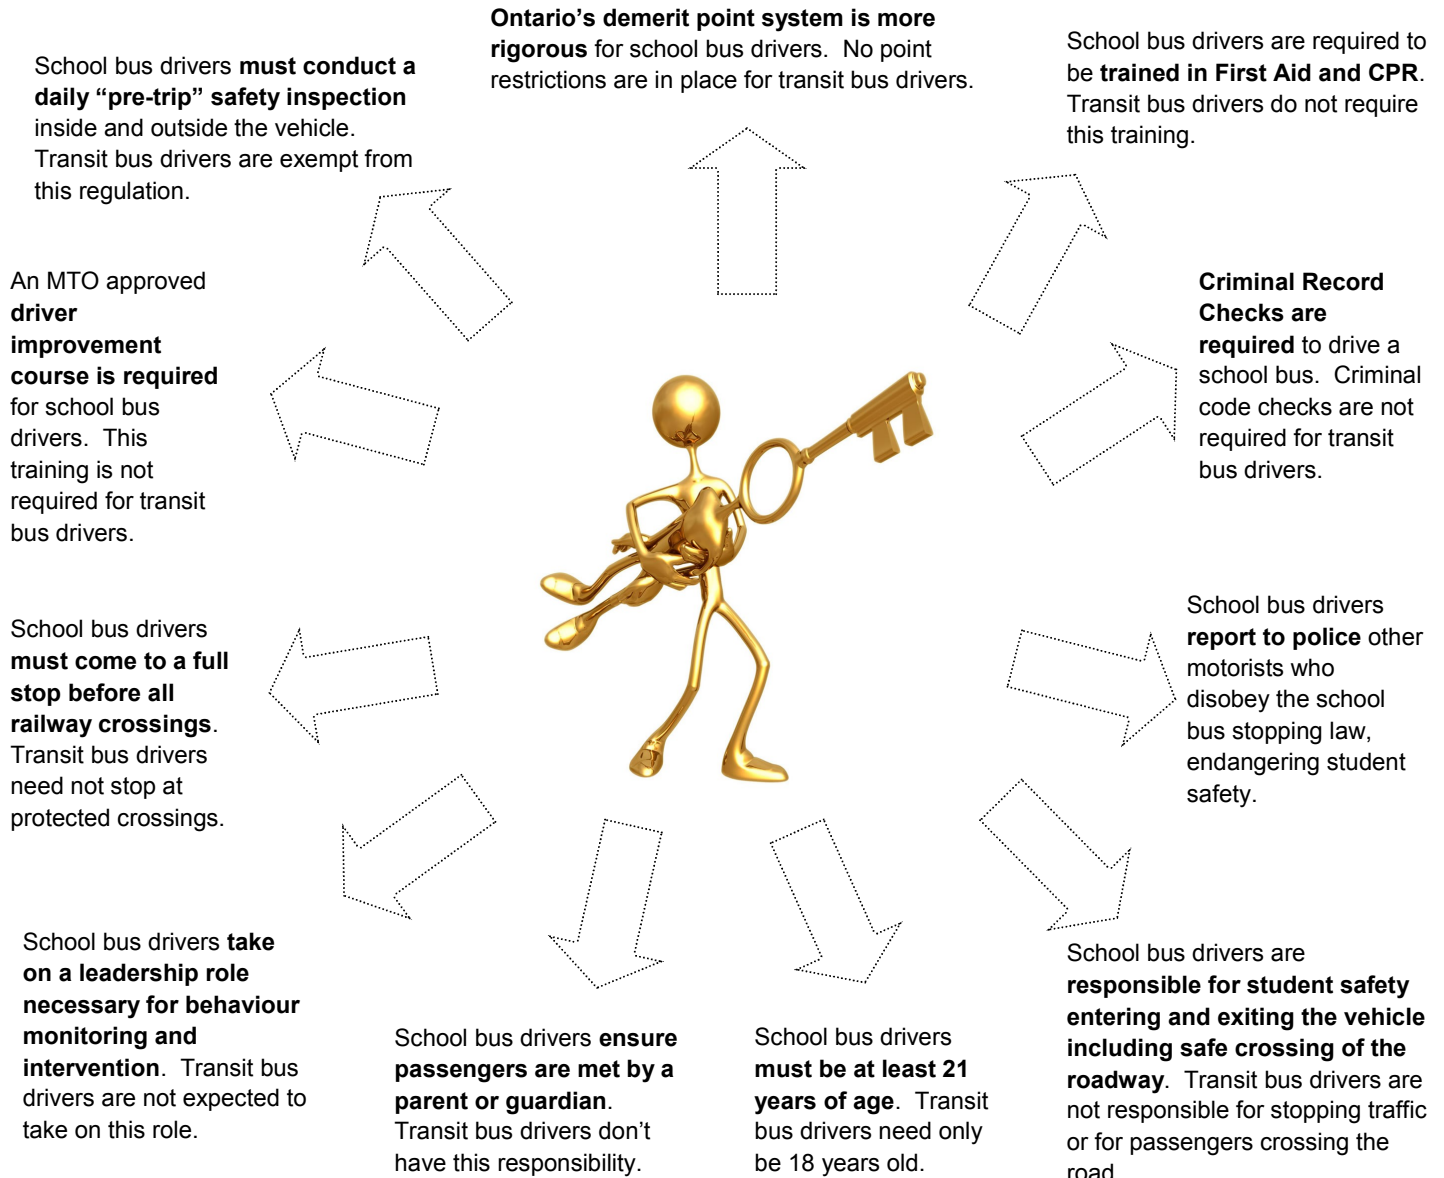

School Bus Drivers

The Key to Child Safety and Student Success

In Ontario, the hourly wage for school bus drivers is between \$13-15. The hourly wage for transit bus drivers is between \$25-30.

Driver retention is a serious issue facing student transportation. Be aware of the challenges facing education and help support fair wages for school bus drivers.